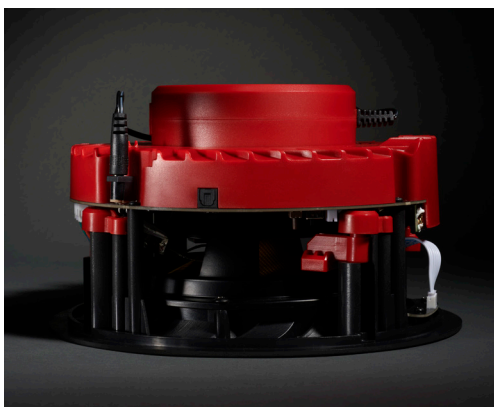

LITHE PRO SERIES WIFI CEILING SPEAKER

WINNER

Best New Hardware
EMEA

ULTIMATE CONNECTIVITY.

Designed explicitly to be top of the Lithe Audio integrated speaker range. This award winning in-ceiling active offering delivers leading features such as WISA integration for Dolby Atmos systems, PoE power delivery for the convenience of easy installation and the most comprehensive set of wireless & wired connectivity options.

Chief Design Engineer

"PoE POWERED WITH WISA CONNECTIVITY, THE FUTURE OF CEILING SPEAKERS IS HERE"

Power directly from the network cabling infrastructure the all-in-one Pro Series uses the latest standard: IEEE 802.3bt to deliver up to 70W of power to each speaker.