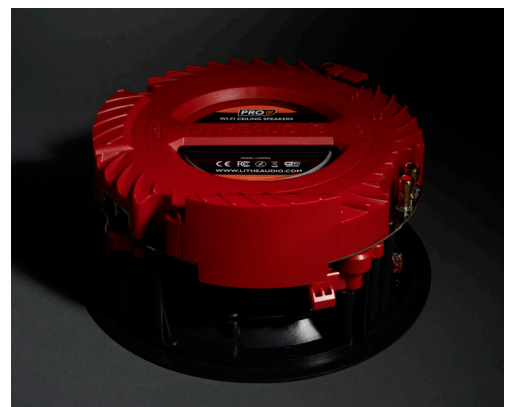

LITHE PRO SERIES WIFI CEILING SPEAKER

WINNER

Best New Hardware
EMEA

ULTIMATE CONNECTIVITY.

Designed explicitly to be top of the Lithe Audio integrated speaker range. This award winning in-ceiling active offering delivers leading features such as WISA integration for Dolby Atmos systems, PoE power delivery for the convenience of easy installation and the most comprehensive set of wireless & wired connectivity options.

Chief Design Engineer

"PoE POWERED WITH WISA CONNECTIVITY, THE FUTURE OF CEILING SPEAKERS IS HERE"

Power directly from the network cabling infrastructure the all-in-one Pro Series uses the latest standard: IEEE 802.3bt to deliver up to 70W of power to each speaker.