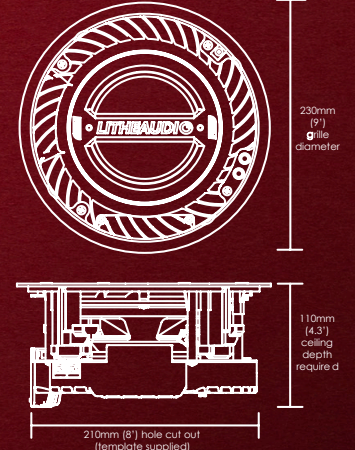

SPECIFICATIONS / FEATURES

POWER VIA:

PoE 70W OR LIGHTING CIRCUIT OR PLUG

CONNECT SECOND SPEAKER VIA SPEAKER CABLE

ETHERNET

Wi-Fi

CONNECT UP TO 30 WI-FI SPEAKERS FOR MULTI ROOM OR PARTY MODE

CONTROL4

WORKS WITH IOS, ANDROID & WINDOWS

WORKS WITH VOICE CONTROL

Apple AirPlay **Chromecast built-in** **Bluetooth**

WISA

AR

OPEN YOUR PHONE CAMERA & SCAN THE QR CODE FOR AUGMENTED REALITY

iOS 13+, iPADOS 13+ or Android with ARCore 1.9+ required

Dimensions

Speaker Grille: 230mm
Depth with PoE addon: 140mm

Features | Speaker Spec | Connectivity

Wireless & Wired Connection
Works in both the 5GHz and 2.4GHz Wi-Fi spectrum or can be hardwired via ethernet cable for a hardwired data connection