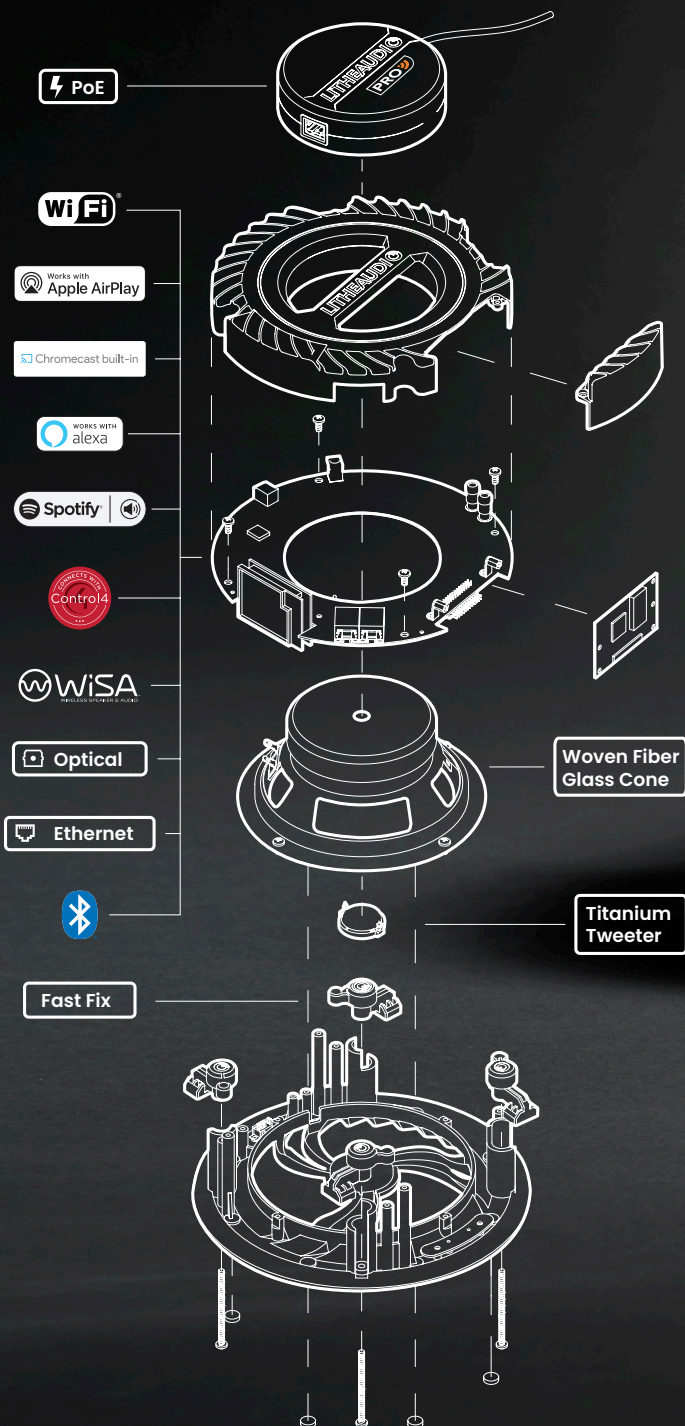

EXPANDABLE HARDWARE

The Pro series features an interchangeable chipset, which means the hardware can be upgraded as new technologies emerge and keep your Pro at the forefront of technology.

ALL-IN-ONE SYSTEM