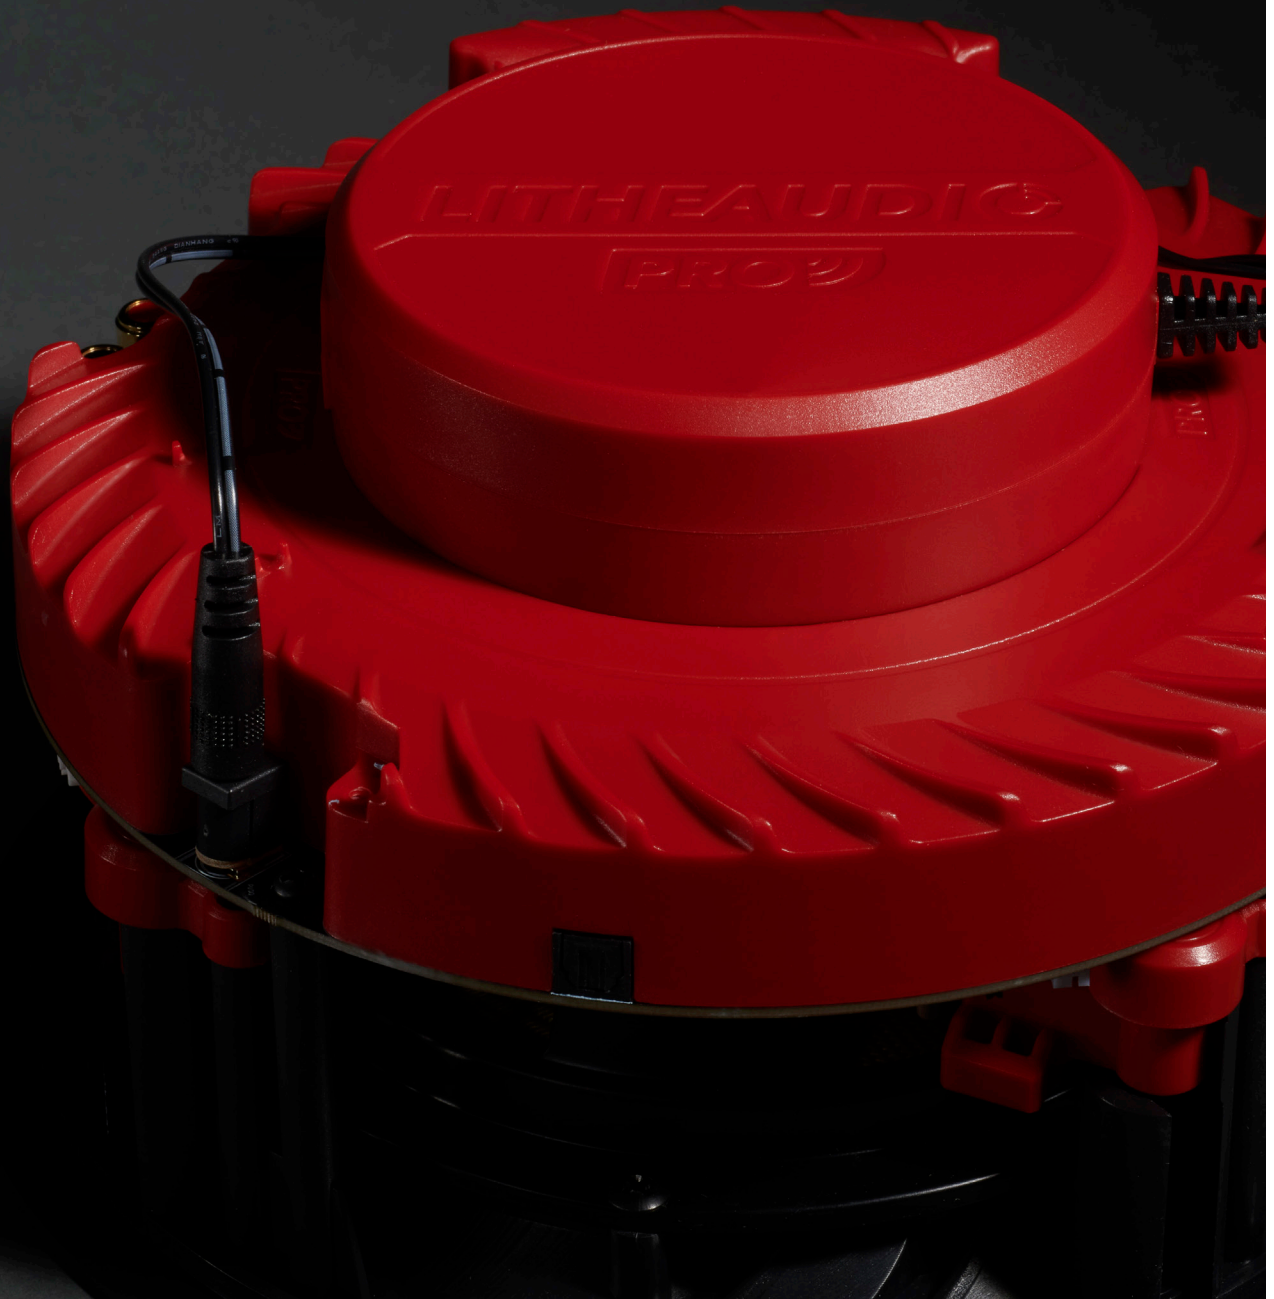

LITHE PRO SERIES WIFI CEILING SPEAKER

WINNER

Best New Hardware
EMEA

ULTIMATE CONNECTIVITY.

Designed explicitly to be top of the Lithe Audio integrated speaker range. This award winning in-ceiling active offering delivers leading features such as WISA integration for Dolby Atmos systems, PoE power delivery for the convenience of easy installation and the most comprehensive set of wireless & wired connectivity options.

LITHEAUDIO  **PRO** 

EXPANDABLE HARDWARE

The Pro series features an interchangeable chipset, which means the hardware can be upgraded as new technologies emerge and keep your Pro at the forefront of technology.

PERFECT SYNC

All speakers in the system are certified to be synchronized within 1/1,000,000 of a second even when using all eight channels.

SCALEABLE & SEAMLESS

Automatically recognizes audio configurations from 2.0 to 7.1 and even 5.1.2

Chief Design Engineer

"PoE POWERED WITH WISA CONNECTIVITY, THE FUTURE OF CEILING SPEAKERS IS HERE"

Power directly from the network cabling infrastructure the all-in-one Pro Series uses the latest standard: IEEE 802.3bt to deliver up to 70W of power to each speaker.